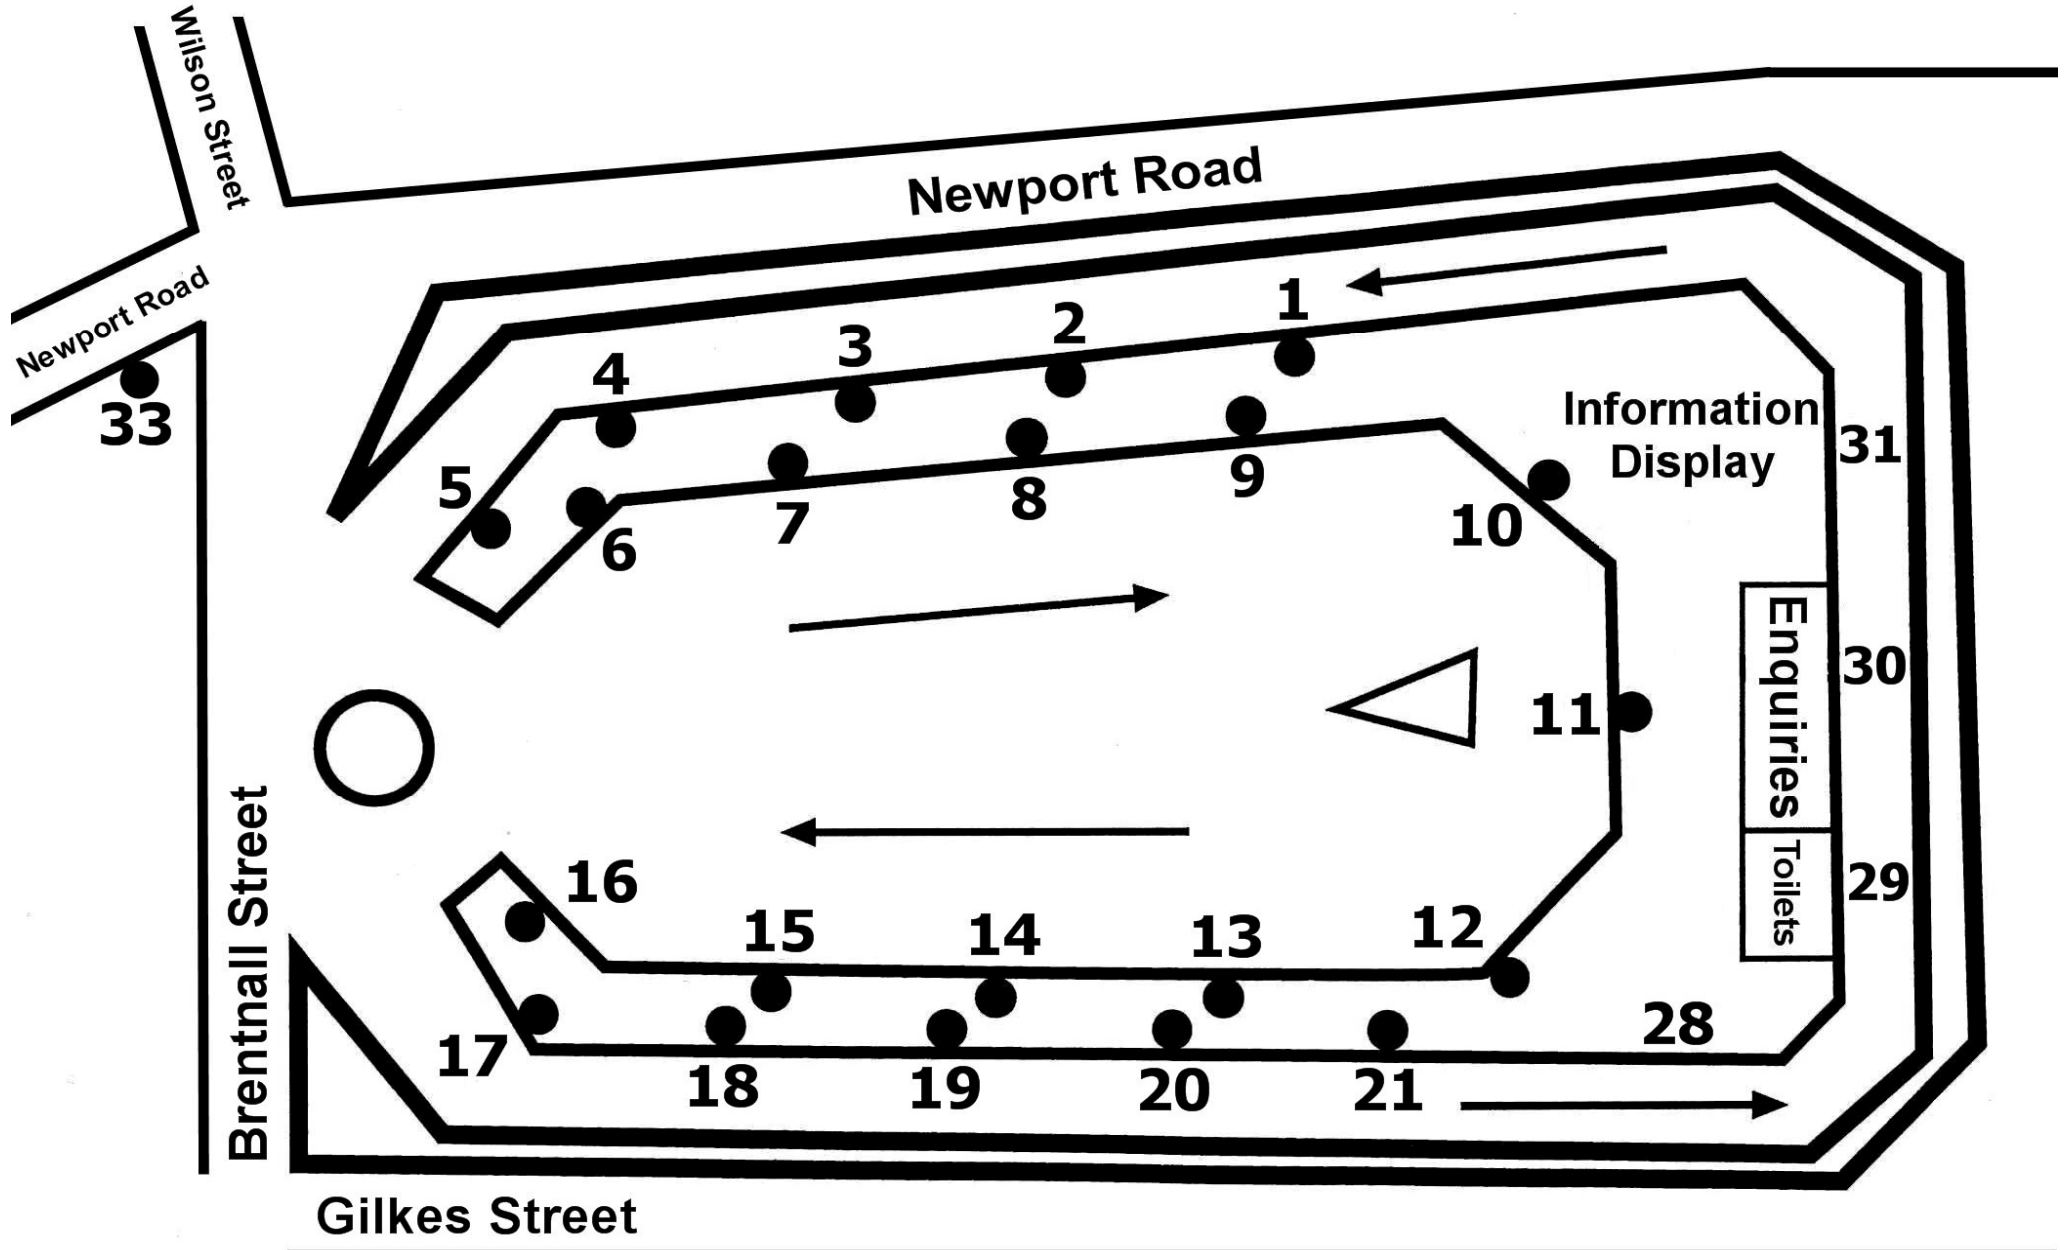

MIDDLESBROUGH BUS STATION

Stand No.	Middlesbrough Bus Station – Services from each stand
1	93 X60 X61 X93 <i>Ormesby, Guisborough, Whitby, Hawsker, Robin Hood's Bay, Cloughton, Scarborough</i>
2	36 36A 37 38 537 <i>North Ormesby Market Place, Park End & James Cook Hospital</i>
3	64 64A 71 71A 747 748 794 795 <i>South Bank, Brambles Farm, Eston, Flatts Lane, Lazenby Village, Grangetown, Redcar, Marske, Saltburn, Lingdale</i>
4	22 X3 X4 X66 <i>Brambles Farm, Grangetown, Redcar, Saltburn, Skelton, Loftus</i>
5	20 520 631 632 X6 <i>Teesdale, Stockton, Hartburn, Elton, Yarm, Durham Tees Valley Airport; Saltersgill Estate, James Cook University Hospital</i>
6	28 28A 29 610 627 <i>Longlands, Saltersgill, James Cook University Hospital, Marton, Nunthorpe, Guisborough, Lingdale; Great Ayton, Stokesley</i>
7	27 741 750 <i>Linthorpe, James Cook Hospital, Easterside, Marton, Eagle Park</i>
8	63 <i>James Cook University Hospital, Ormesby, Eston, Redcar</i>
9	9 56 65 65A X56 <i>Ormesby, Overfields Estate, Guisborough, Skelton, Brotton, Loftus, Staithes, Runswick Bay, Sandsend & Whitby</i>
10	17 17A 17B 17C 508 X6 <i>Acklam, Thornaby, Bassleton Court, Stockton, I'by Barwick, Yarm</i>
11	SETTING DOWN PASSENGERS ONLY
12	27 27A <i>North Ormesby, Berwick Hills, Brambles Farm, Netherfields Estate</i>
13	13 13A 14 603 605 <i>Tollesby, Acklam, Brookfield, Hemlington; West Lane, Acklam, Trimdon Avenue, Baldoon Sands; James Cook Hospital, Marton, Coulby Newham, Hemlington, Stainton</i>
14	11 12 604 606 607 611 <i>Tollesby, Acklam, Stainton, Hemlington, Coulby Newham, Marton</i>
15	526 <i>Portrack Lane, Stockton, Teesside Retail Park</i>

Stand No.	Middlesbrough Bus Station – Services from Express Lounge (The express lounge is located on the upper level)
28-31	Long Distance, Megabus & National Express Coach Services (0500 – 0015)

Stand No.	Newport Road, outside Broadcasting House
33	Long Distance, Megabus & National Express Coach Services (0015 – 0500)